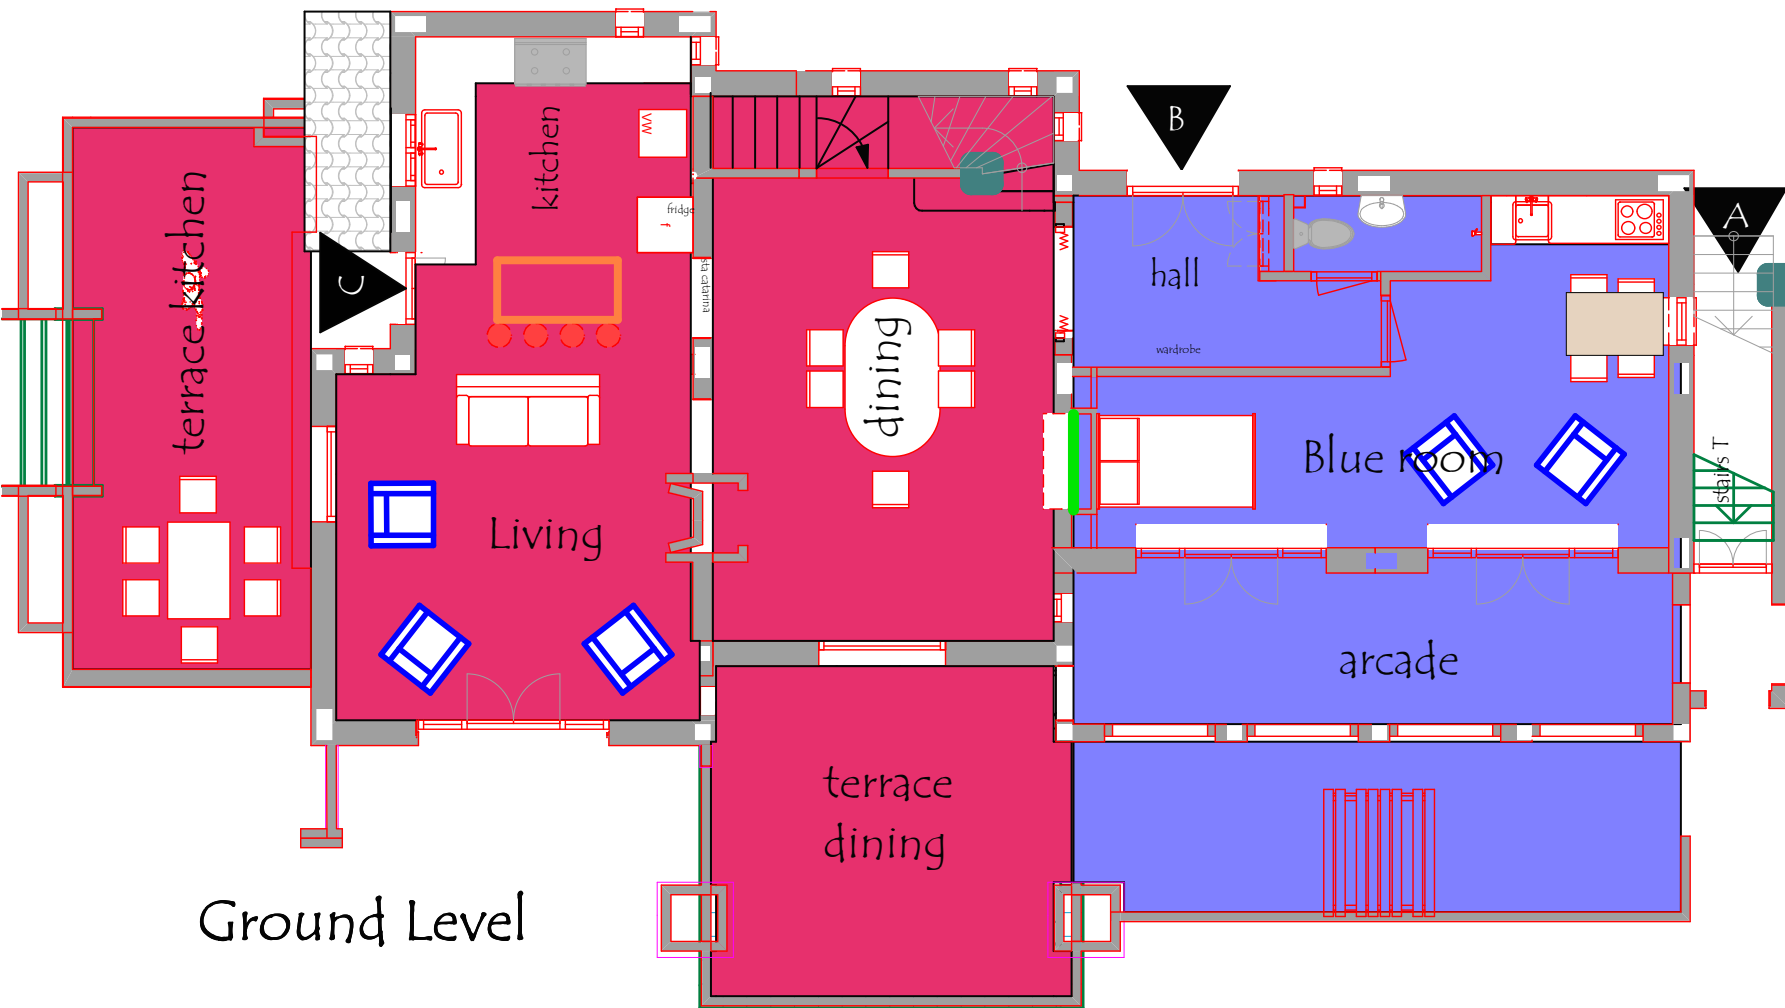

QUINTA ZACARIAS

A= african(yellow) appartement

B = Blue room

C= chinese appartement(mainhouse)

D= Atelier

0.

begane grond

1:100

1

kelder

1:100